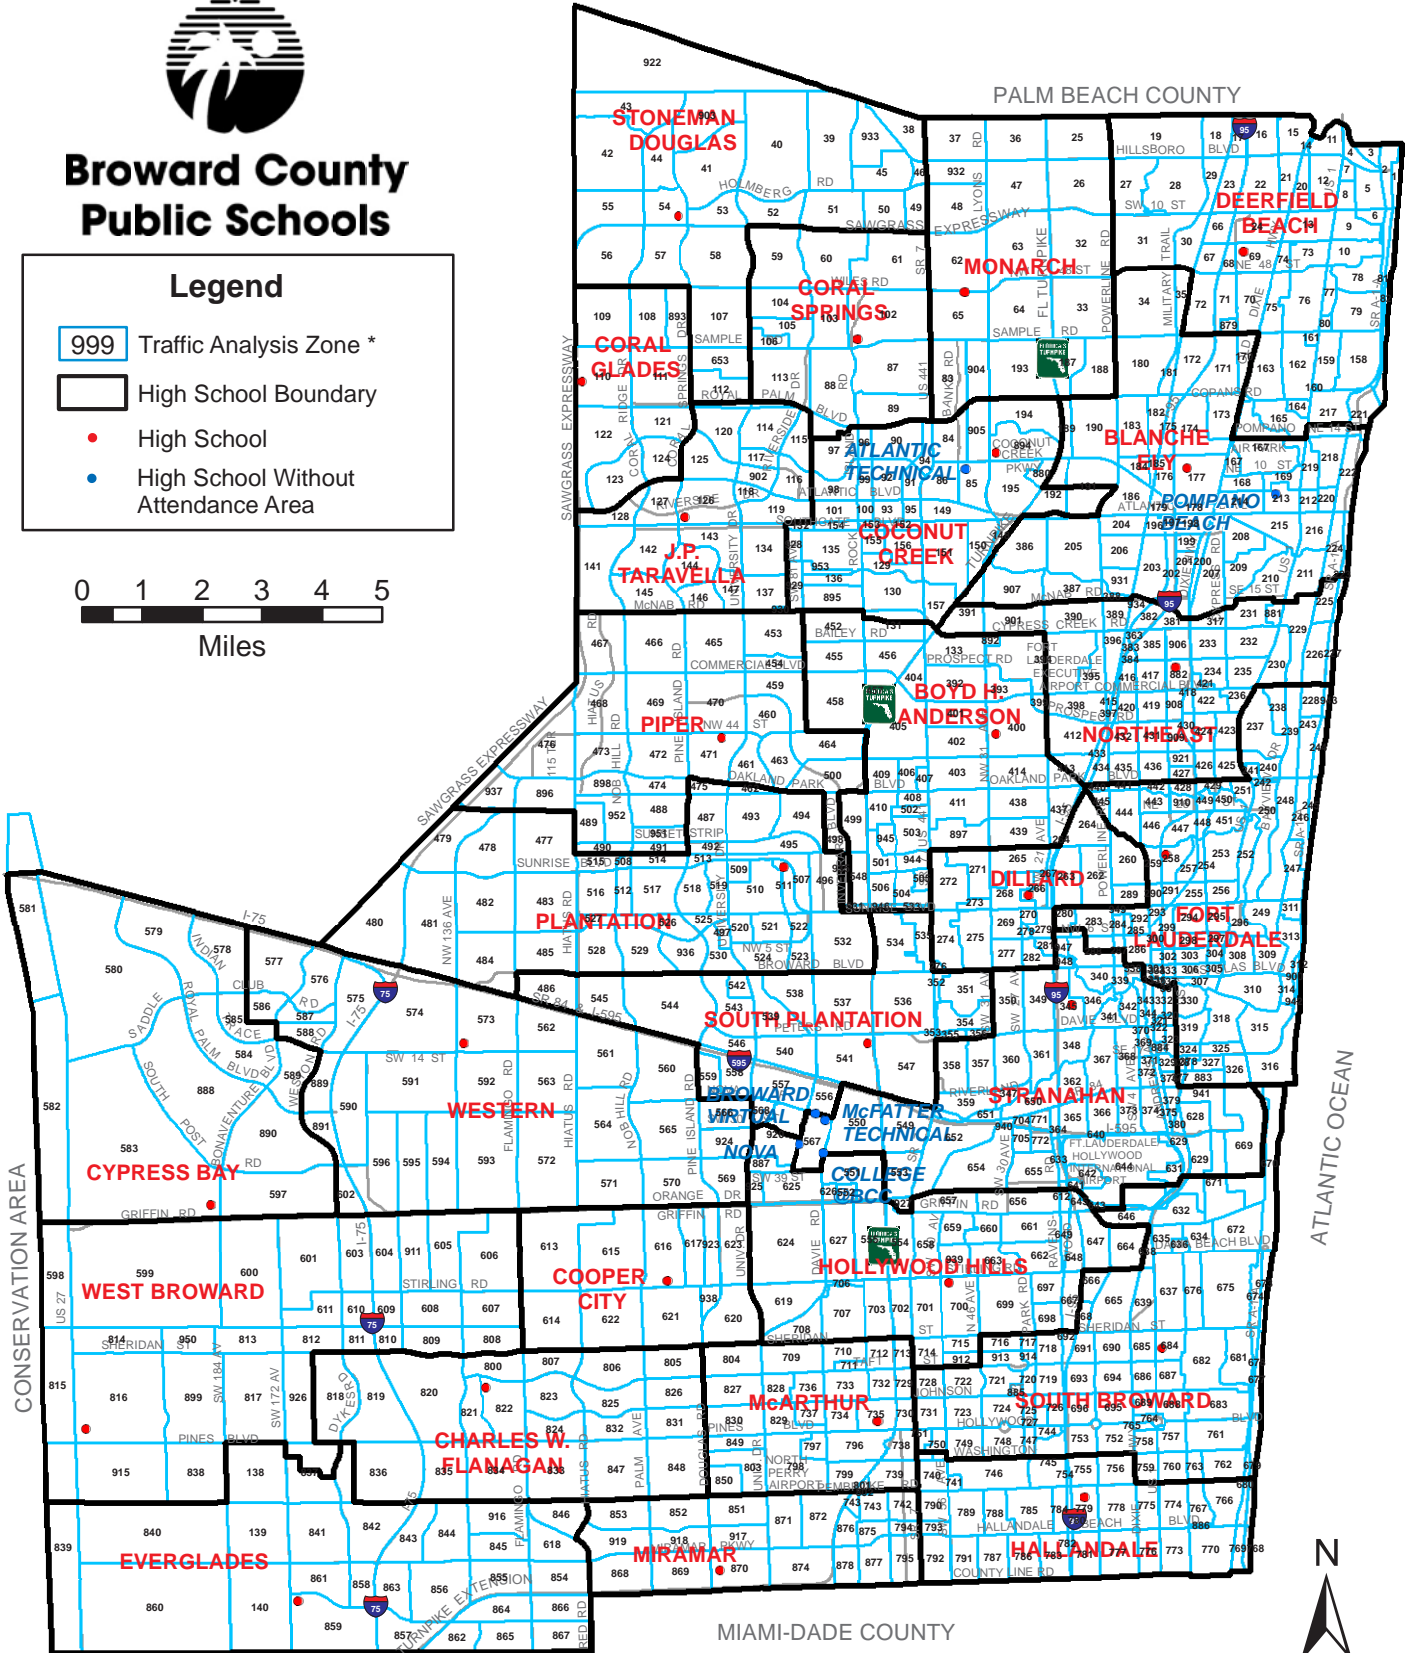

2012-13 HIGH SCHOOL BOUNDARIES

Traffic Analysis Zones

Broward County Public Schools

Legend

- 999 Traffic Analysis Zone *
- High School Boundary
- High School
- High School Without Attendance Area

* 2012 Traffic Analysis Zone data provided by Broward Metropolitan Planning Organization (MPO)